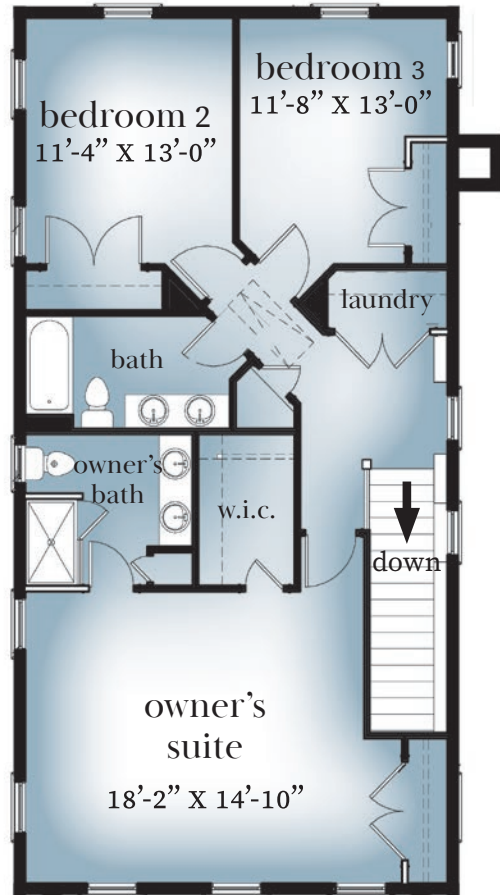

Artist's conceptual illustration. Subject to change.

Berkeley

Elevation B

3 BR | 2.5 BA | 2,064 SQ FT
\$744,900

Which area in this sophisticated home plan will become your sweet spot? With a welcoming covered front porch and a spacious screened porch off the living room, you'll have many 'favorite places' to enjoy. On the main level, an inviting kitchen and breakfast area opens to a spacious living room, where two sets of grand French doors open out to the screened rear porch. This porch is as lovely as it sounds and will surely be home to many a morning coffee, afternoon nap or get together with friends.

Price is subject to change without notice

Berkeley Floor Plan

Elevation B

First Floor

Second Floor

Artist's conceptual illustration. Subject to change.

For more information or a personal property tour, please contact us at info@BayCreekLife.com or 844.620.2900