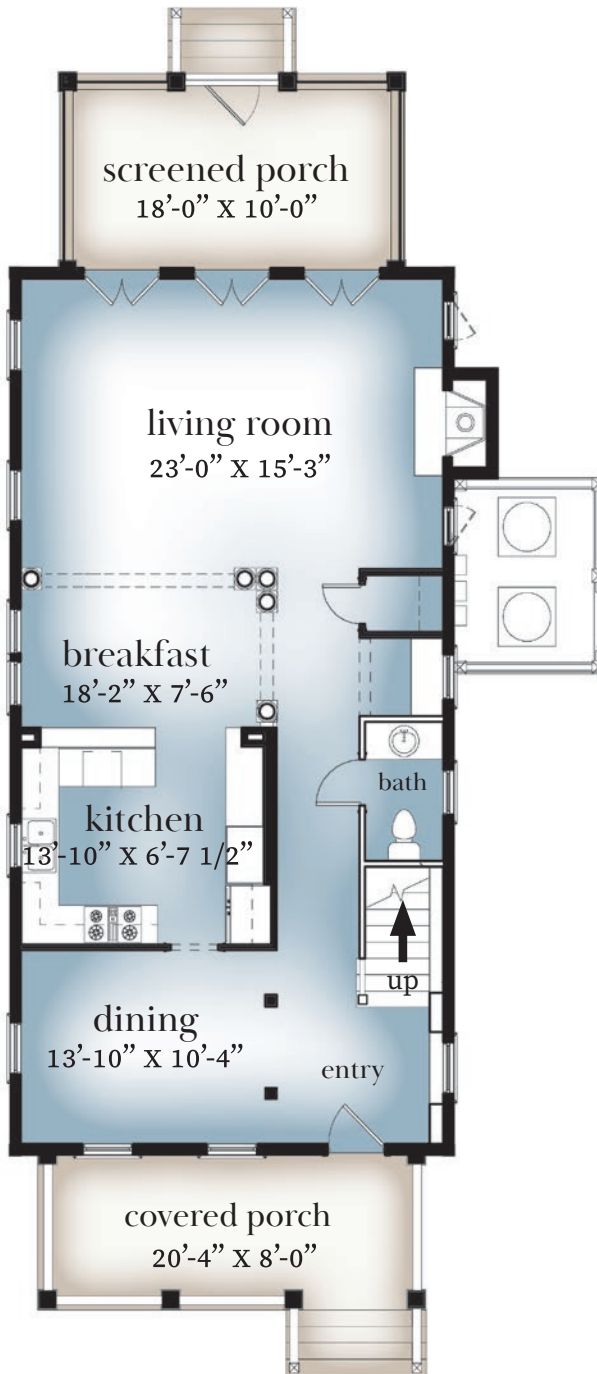

Artist's conceptual illustration. Subject to change.

Berkeley

Elevation B

3 BR | 2.5 BA | 2,064 SQ FT
\$744,900

Which area in this sophisticated home plan will become your sweet spot? With a welcoming covered front porch and a spacious screened porch off the living room, you'll have many 'favorite places' to enjoy. On the main level, an inviting kitchen and breakfast area opens to a spacious living room, where two sets of grand French doors open out to the screened rear porch. This porch is as lovely as it sounds and will surely be home to many a morning coffee, afternoon nap or get together with friends.

Price is subject to change without notice

Berkeley Floor Plan

Elevation B

First Floor

Second Floor

Artist's conceptual illustration. Subject to change.

For more information or a personal property tour, please contact us at info@BayCreekLife.com or 844.620.2900